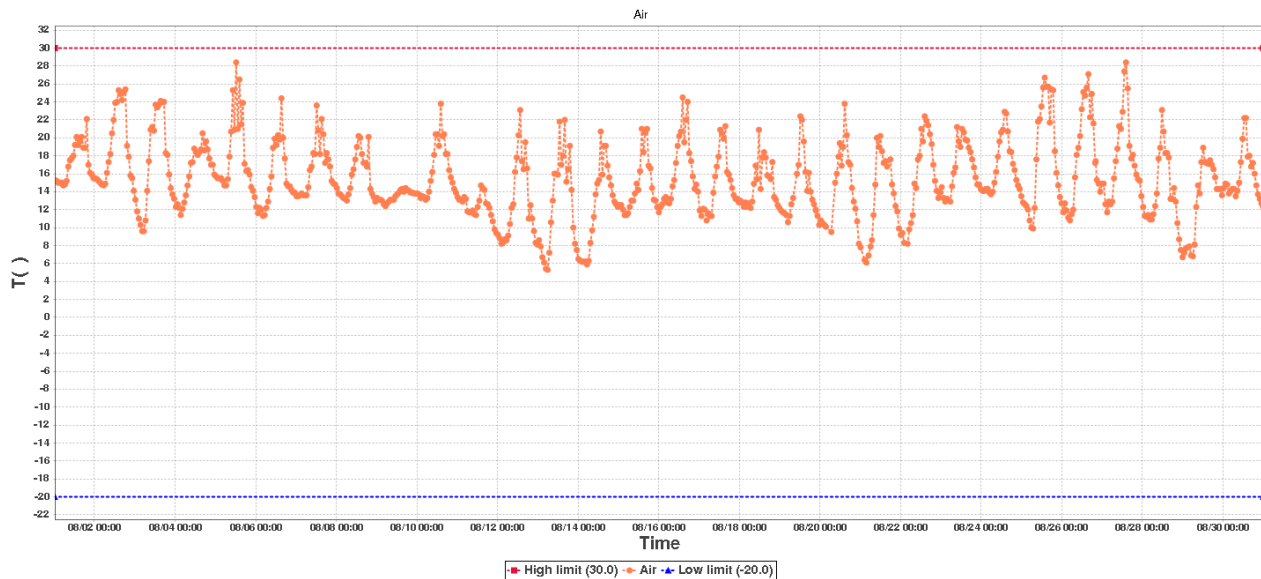

File Generated: 2019/09/01 18:49:01

RCW-600WiFi Data Log

Device Information

Device ID:	02849871144083001802	Device SUB-ID:	0
Device Name:	Ground Prob-2	Device Model:	RCW-600WiFi

Description:

Hours to monitor: 719.0

GP 1000mmSummary

High limit:	30.0	Start Time:	2019/08/01 00:24:32(GMT+01:00)
Low limit:	-20.0	End Time:	2019/08/30 23:52:26(GMT+01:00)
Max:	16.8	Data Points:	708
Min:	15.3		
Average:	16.0		

AirSummary

High limit:	30.0	Start Time:	2019/08/01 00:24:32(GMT+01:00)
Low limit:	-20.0	End Time:	2019/08/30 23:52:26(GMT+01:00)
Max:	28.4	Data Points:	708
Min:	5.3		
Average:	15.4		