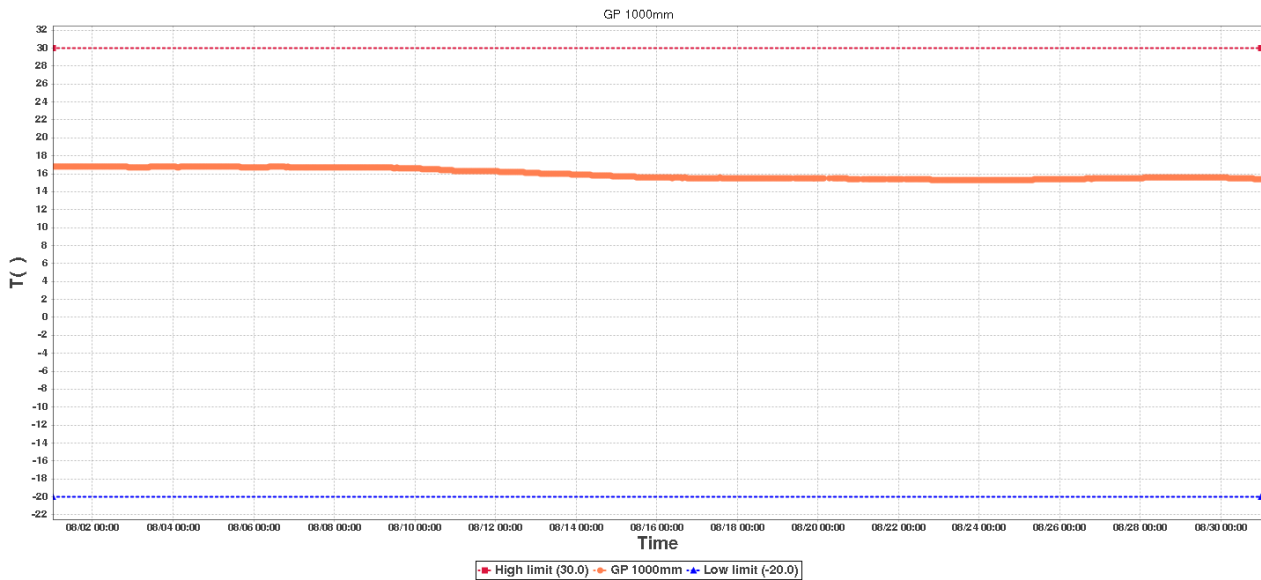

File Generated: 2019/09/01 18:49:01

RCW-600WiFi Data Log

Device Information

Device ID:	02849871144083001802	Device SUB-ID:	0
Device Name:	Ground Prob-2	Device Model:	RCW-600WiFi

Description:

Hours to monitor: 719.0

GP 1000mmSummary

High limit:	30.0	Start Time:	2019/08/01 00:24:32(GMT+01:00)
Low limit:	-20.0	End Time:	2019/08/30 23:52:26(GMT+01:00)
Max:	16.8	Data Points:	708
Min:	15.3		
Average:	16.0		

AirSummary

High limit:	30.0	Start Time:	2019/08/01 00:24:32(GMT+01:00)
Low limit:	-20.0	End Time:	2019/08/30 23:52:26(GMT+01:00)
Max:	28.4	Data Points:	708
Min:	5.3		
Average:	15.4		